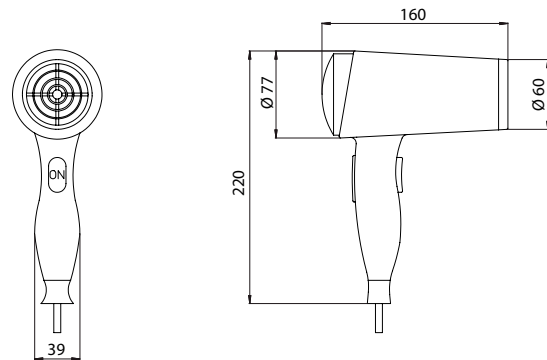

Hairdryer chrome/black

Art.No.3559 212 01

with cool-function, 1600 Watt, cable (2,0 m) with plug